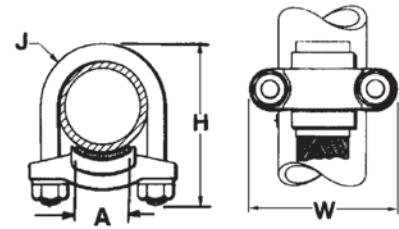

TYPE GG

Ground Connector
For Copper Bar, Strap, Braid or Cable
to Rod or Tube

High copper alloy ground connector for joining bar, strap, braid or cable to rod or tube. High copper alloy cast body, DURIMUM™ U-bolts, nuts and lockwashers make the GG particularly effective for use with braid for ground rods, switch handles, fence posts and gates. One-wrench installation.

E-58

Catalog Number	Conductor		A	H	J	W
	Tube I.P.S. **	Rod				
GG15-1	1	1-1/8 - 1-1/4	1	3-3/8	3/8	2-5/8
GG16-1	1-1/4	1-3/8 - 1-1/2		3		
GG17-1	1-1/2	1-5/8 - 1-7/8		3-1/2		3-1/4
GG17-15			1-1/2	3-1/4		
GG18-1	2	2 - 2-3/8	1	4-1/4	3/8	3-3/4
GG18-15			1-1/2	4-1/8		
GG18-2			2	4-1/8		
GG19-2	2-1/2	2-1/2 - 2-7/8	2-1/2	5	1/2	4-5/8
GG19-25						2-1/2
GG20-2	3	3 - 3-1/2	2	6-3/8	1/2	5-1/5
GG20-25			2-1/2			5-1/4
GG20-3			3			5-1/4
GG21-2	3-1/2	3-1/2 - 4	2	5-7/8	1/2	5-3/4
GG21-25			2-1/2			
GG21-3			3			
GG21-35			3-1/2			
GG22-2	4	4 - 4-1/2	2	6-1/2	1/2	6-1/4
GG22-25			2-1/2			
GG22-3			3			
GG22-4			4			
GG24-2	5	—	2	7-5/8	1/2	7-1/4

NOTE:

** Refer to Section O for tube dimensions.