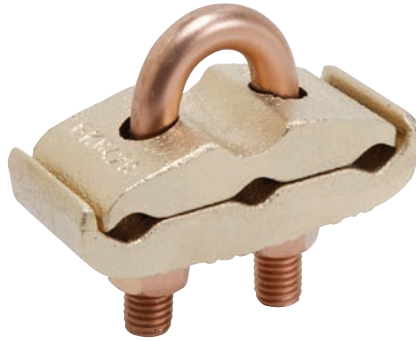

**TYPE GK**

Ground Connector  
For Three Copper Cables  
to Rod or Pipe

High copper alloy ground connector for joining three equal cables to rod or tube. Cable grooves take a wide range of cable. High copper alloy cast body and DURIMUM™ U-bolts, nuts, and lockwashers make the GK suitable for direct burial in soil or concrete. One-wrench installation. UL467 Listed. Acceptable for direct burial in earth or concrete.