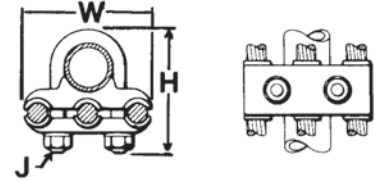

**TYPE GK**

Ground Connector  
For Three Copper Cables  
to Rod or Pipe

High copper alloy ground connector for joining three equal cables to rod or tube. Cable grooves take a wide range of cable. High copper alloy cast body and DURIMUM™ U-bolts, nuts, and lockwashers make the GK suitable for direct burial in soil or concrete. One-wrench installation. UL467 Listed. Acceptable for direct burial in earth or concrete.