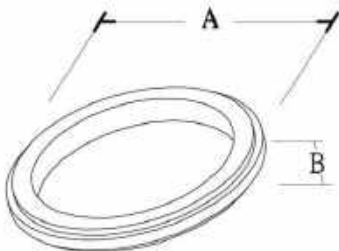

Liquidtight Conduit Fittings

Liquidtight SR Series Sealing Rings

SR series sealing rings are used to form a liquid tight sealing with connector to box or enclosure.

Features

Steel and Stainless Steel ring are both available

Standard Materials/Finishes

- Ring: Steel/Zinc Plated, or Stainless Steel
- Gasket: NBR

Compliances and Certifications

- UL File No.E256528
- UL-514B

Liquidtight Fittings

SR, SR-SS

Catalog Number		Dimensions					
Steel	Stainless Steel	Trade Size	A		B		
			Inch	mm	Inch	mm	
SR-50	SR-50SS	1/2"	1.14	29.0	0.16	4.1	
SR-75	SR-75SS	3/4"	1.37	34.8	0.16	4.1	
SR-10	SR-10SS	1"	1.62	41.1	0.16	4.1	
SR-125	SR-125SS	1-1/4"	1.98	50.3	0.16	4.1	
SR-150	SR-150SS	1-1/2"	2.25	57.2	0.16	4.1	
SR-200	SR-200SS	2"	2.75	69.9	0.16	4.1	

Cord Grips

Cord Grips

Used to connect S, SO,ST,SJ,SJO and SJT cord to a steel outlet box or other metal enclosure. Zinc die cast or Steel.

Features

- Color coded elastomer bushings for cable diameter to fast identification of proper application
- Male Tapered thread NPT
- Watertight sealing
- Straight cord grip is steel based

Steel

Catalog Number

Straight

Size

Bushing Color

Cord Range

SRC-50-250S	1/2"	Red	.125-.250
SRC-50-350S	1/2"	White	.250/.350
SRC-50-450S	1/2"	Blue	.350/.450
SRC-50-560S	1/2"	Green	.450/.560
SRC-50-650S	1/2"	Beige	.560/.650
SRC-75-250S	3/4"	Red	.125-.250
SRC-75-350S	3/4"	White	.250/.350
SRC-75-450S	3/4"	Blue	.350/.450
SRC-75-560S	3/4"	Green	.450/.560
SRC-75-650S	3/4"	Beige	.560/.650
SRC-75-750S	3/4"	Yellow	.650/.750
SRC-75-850S	3/4"	Purple	.750/.850
SRC-100-560S	1"	Green	.450/.550
SRC-100-650S	1"	Beige	.550/.650
SRC-100-750S	1"	Yellow	.650/.750
SRC-100-850S	1"	Purple	.750/.850
SRC-100-950S	1"	Gray	.850/.950
SRC-100-1050S	1"	Black	.950/.1050