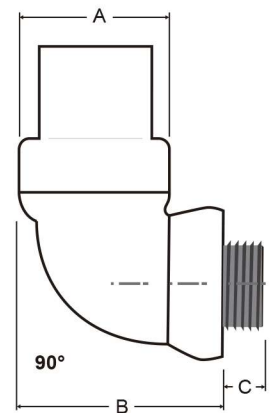

PVC COATED LIQUIDTIGHT CONNECTORS

45°

Item Number	Trade Size	A	B	C	Weight Per 100 (lbs)
PV0300LT3845	3/8"	1.24	1.94	0.56	30
PV0500LT5045	1/2"	1.46	2.38	0.56	30
PV0700LT7545	3/4"	1.74	2.88	0.56	40
PV1000LT10045	1"	1.96	3.25	0.75	50
PV1200LT12545	1-1/4"	2.36	4.00	0.81	150
PV1500LT15045	1-1/2"	2.80	4.88	0.81	120
PV2000LT20045	2"	3.33	5.88	0.88	200
PV2500LT25045	2-1/2"	3.83	6.25	1.00	300
PV3000LT30045	3"	4.58	6.25	1.00	420
PV4000LT40045	4"	5.58	6.63	1.13	620

45° w/ Ground

Item Number	Trade Size	A	B	C	Ground Wire	Weight Per 100 (lbs)
PV0300LT3845G	3/8"	1.24	1.94	0.56	14-8	30
PV0500LT5045G	1/2"	1.46	2.38	0.56	14-8	30
PV0700LT7545G	3/4"	1.74	2.88	0.56	14-4	40
PV1000LT10045G	1"	1.96	3.25	0.75	14-4	50
PV1200LT12545G	1-1/4"	3.33	4.63	0.81	14-4	150
PV1500LT15045G	1-1/2"	3.33	4.88	0.81	14-4	120
PV2000LT20045G	2"	3.89	5.88	0.88	14-4	200
PV2500LT25045G	2-1/2"	4.52	6.25	1.00	1/0-8	300
PV3000LT30045G	3"	5.27	6.25	1.00	1/0-8	420
PV4000LT40045G	4"	6.21	6.63	1.13	3/0-6	620

90°

Item Number	Trade Size	A	B	C	Weight Per 100 (lbs)	Aluminum Item Number
PV0300LT3890	3/8"	1.24	1.80	0.56	30	
PV0500LT5090	1/2"	1.46	2.10	0.56	30	PA0500LT5090SA
PV0700LT7590	3/4"	1.74	2.54	0.56	40	PA0700LT7590SA
PV1000LT10090	1"	1.96	3.23	0.75	60	PA1000LT10090SA
PV1200LT12590	1-1/4"	2.36	4.04	0.81	100	PA1200LT12590SA
PV1500LT15090	1-1/2"	2.80	4.48	0.81	170	PA1500LT15090SA
PV2000LT20090	2"	3.33	5.48	0.88	270	PA2000LT20090SA
PV2500LT25090	2-1/2"	3.83	10.92	1.00	380	
PV3000LT30090	3"	4.58	12.3	1.00	420	
PV4000LT40090	4"	5.58	14.7	1.13	620	