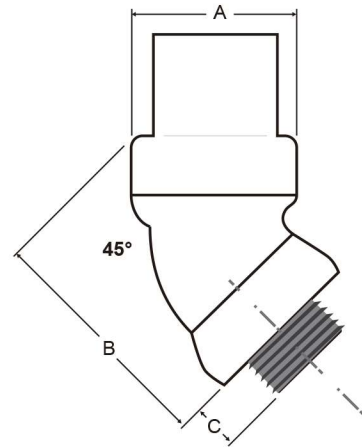

PVC COATED LIQUIDTIGHT CONNECTORS

45°

Item Number	Trade Size	A	B	C	Weight Per 100 (lbs)
PV0300LT3845	3/8"	1.24	1.94	0.56	30
PV0500LT5045	1/2"	1.46	2.38	0.56	30
PV0700LT7545	3/4"	1.74	2.88	0.56	40
PV1000LT10045	1"	1.96	3.25	0.75	50
PV1200LT12545	1-1/4"	2.36	4.00	0.81	150
PV1500LT15045	1-1/2"	2.80	4.88	0.81	120
PV2000LT20045	2"	3.33	5.88	0.88	200
PV2500LT25045	2-1/2"	3.83	6.25	1.00	300
PV3000LT30045	3"	4.58	6.25	1.00	420
PV4000LT40045	4"	5.58	6.63	1.13	620

45° w/ Ground

Item Number	Trade Size	A	B	C	Ground Wire	Weight Per 100 (lbs)
PV0300LT3845G	3/8"	1.24	1.94	0.56	14-8	30
PV0500LT5045G	1/2"	1.46	2.38	0.56	14-8	30
PV0700LT7545G	3/4"	1.74	2.88	0.56	14-4	40
PV1000LT10045G	1"	1.96	3.25	0.75	14-4	50
PV1200LT12545G	1-1/4"	3.33	4.63	0.81	14-4	150
PV1500LT15045G	1-1/2"	3.33	4.88	0.81	14-4	120
PV2000LT20045G	2"	3.89	5.88	0.88	14-4	200
PV2500LT25045G	2-1/2"	4.52	6.25	1.00	1/0-8	300
PV3000LT30045G	3"	5.27	6.25	1.00	1/0-8	420
PV4000LT40045G	4"	6.21	6.63	1.13	3/0-6	620

90°

Item Number	Trade Size	A	B	C	Weight Per 100 (lbs)	Aluminum Item Number
PV0300LT3890	3/8"	1.24	1.80	0.56	30	
PV0500LT5090	1/2"	1.46	2.10	0.56	30	PA0500LT5090SA
PV0700LT7590	3/4"	1.74	2.54	0.56	40	PA0700LT7590SA
PV1000LT10090	1"	1.96	3.23	0.75	60	PA1000LT10090SA
PV1200LT12590	1-1/4"	2.36	4.04	0.81	100	PA1200LT12590SA
PV1500LT15090	1-1/2"	2.80	4.48	0.81	170	PA1500LT15090SA
PV2000LT20090	2"	3.33	5.48	0.88	270	PA2000LT20090SA
PV2500LT25090	2-1/2"	3.83	10.92	1.00	380	
PV3000LT30090	3"	4.58	12.3	1.00	420	
PV4000LT40090	4"	5.58	14.7	1.13	620	