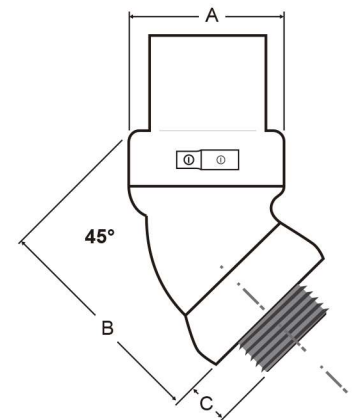

PVC COATED LIQUIDTIGHT CONNECTORS

45°

Item Number	Trade Size	A	B	C	Weight Per 100 (lbs)
PV0300LT3845	3/8"	1.24	1.94	0.56	30
PV0500LT5045	1/2"	1.46	2.38	0.56	30
PV0700LT7545	3/4"	1.74	2.88	0.56	40
PV1000LT10045	1"	1.96	3.25	0.75	50
PV1200LT12545	1-1/4"	2.36	4.00	0.81	150
PV1500LT15045	1-1/2"	2.80	4.88	0.81	120
PV2000LT20045	2"	3.33	5.88	0.88	200
PV2500LT25045	2-1/2"	3.83	6.25	1.00	300
PV3000LT30045	3"	4.58	6.25	1.00	420
PV4000LT40045	4"	5.58	6.63	1.13	620

45° w/ Ground

Item Number	Trade Size	A	B	C	Ground Wire	Weight Per 100 (lbs)
PV0300LT3845G	3/8"	1.24	1.94	0.56	14-8	30
PV0500LT5045G	1/2"	1.46	2.38	0.56	14-8	30
PV0700LT7545G	3/4"	1.74	2.88	0.56	14-4	40
PV1000LT10045G	1"	1.96	3.25	0.75	14-4	50
PV1200LT12545G	1-1/4"	3.33	4.63	0.81	14-4	150
PV1500LT15045G	1-1/2"	3.33	4.88	0.81	14-4	120
PV2000LT20045G	2"	3.89	5.88	0.88	14-4	200
PV2500LT25045G	2-1/2"	4.52	6.25	1.00	1/0-8	300
PV3000LT30045G	3"	5.27	6.25	1.00	1/0-8	420
PV4000LT40045G	4"	6.21	6.63	1.13	3/0-6	620

90°

Item Number	Trade Size	A	B	C	Weight Per 100 (lbs)	Aluminum Item Number
PV0300LT3890	3/8"	1.24	1.80	0.56	30	
PV0500LT5090	1/2"	1.46	2.10	0.56	30	PA0500LT5090SA
PV0700LT7590	3/4"	1.74	2.54	0.56	40	PA0700LT7590SA
PV1000LT10090	1"	1.96	3.23	0.75	60	PA1000LT10090SA
PV1200LT12590	1-1/4"	2.36	4.04	0.81	100	PA1200LT12590SA
PV1500LT15090	1-1/2"	2.80	4.48	0.81	170	PA1500LT15090SA
PV2000LT20090	2"	3.33	5.48	0.88	270	PA2000LT20090SA
PV2500LT25090	2-1/2"	3.83	10.92	1.00	380	
PV3000LT30090	3"	4.58	12.3	1.00	420	
PV4000LT40090	4"	5.58	14.7	1.13	620	